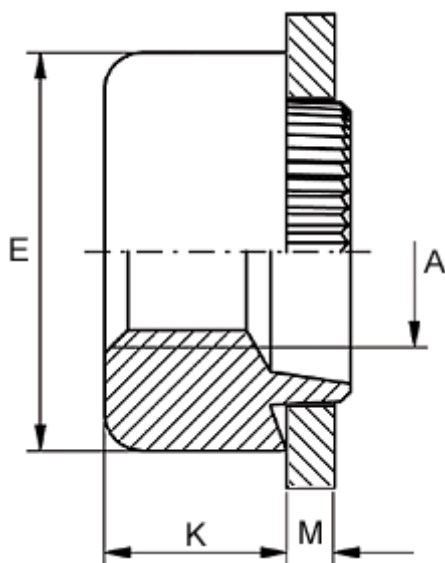

Article number: 12715000050700

Description: KLEE-coil 715 000 050.700  
M5 Light-alloy metal

## Measures

Female thread A	= M5
Height K	= 3.0
Outer diameter E	= 11.0
Plate thickness	= 4.1 to 4.3
Recommended bore diameter for extreme load	= 8.0
Recommended bore diameter for normal use	= 8.0